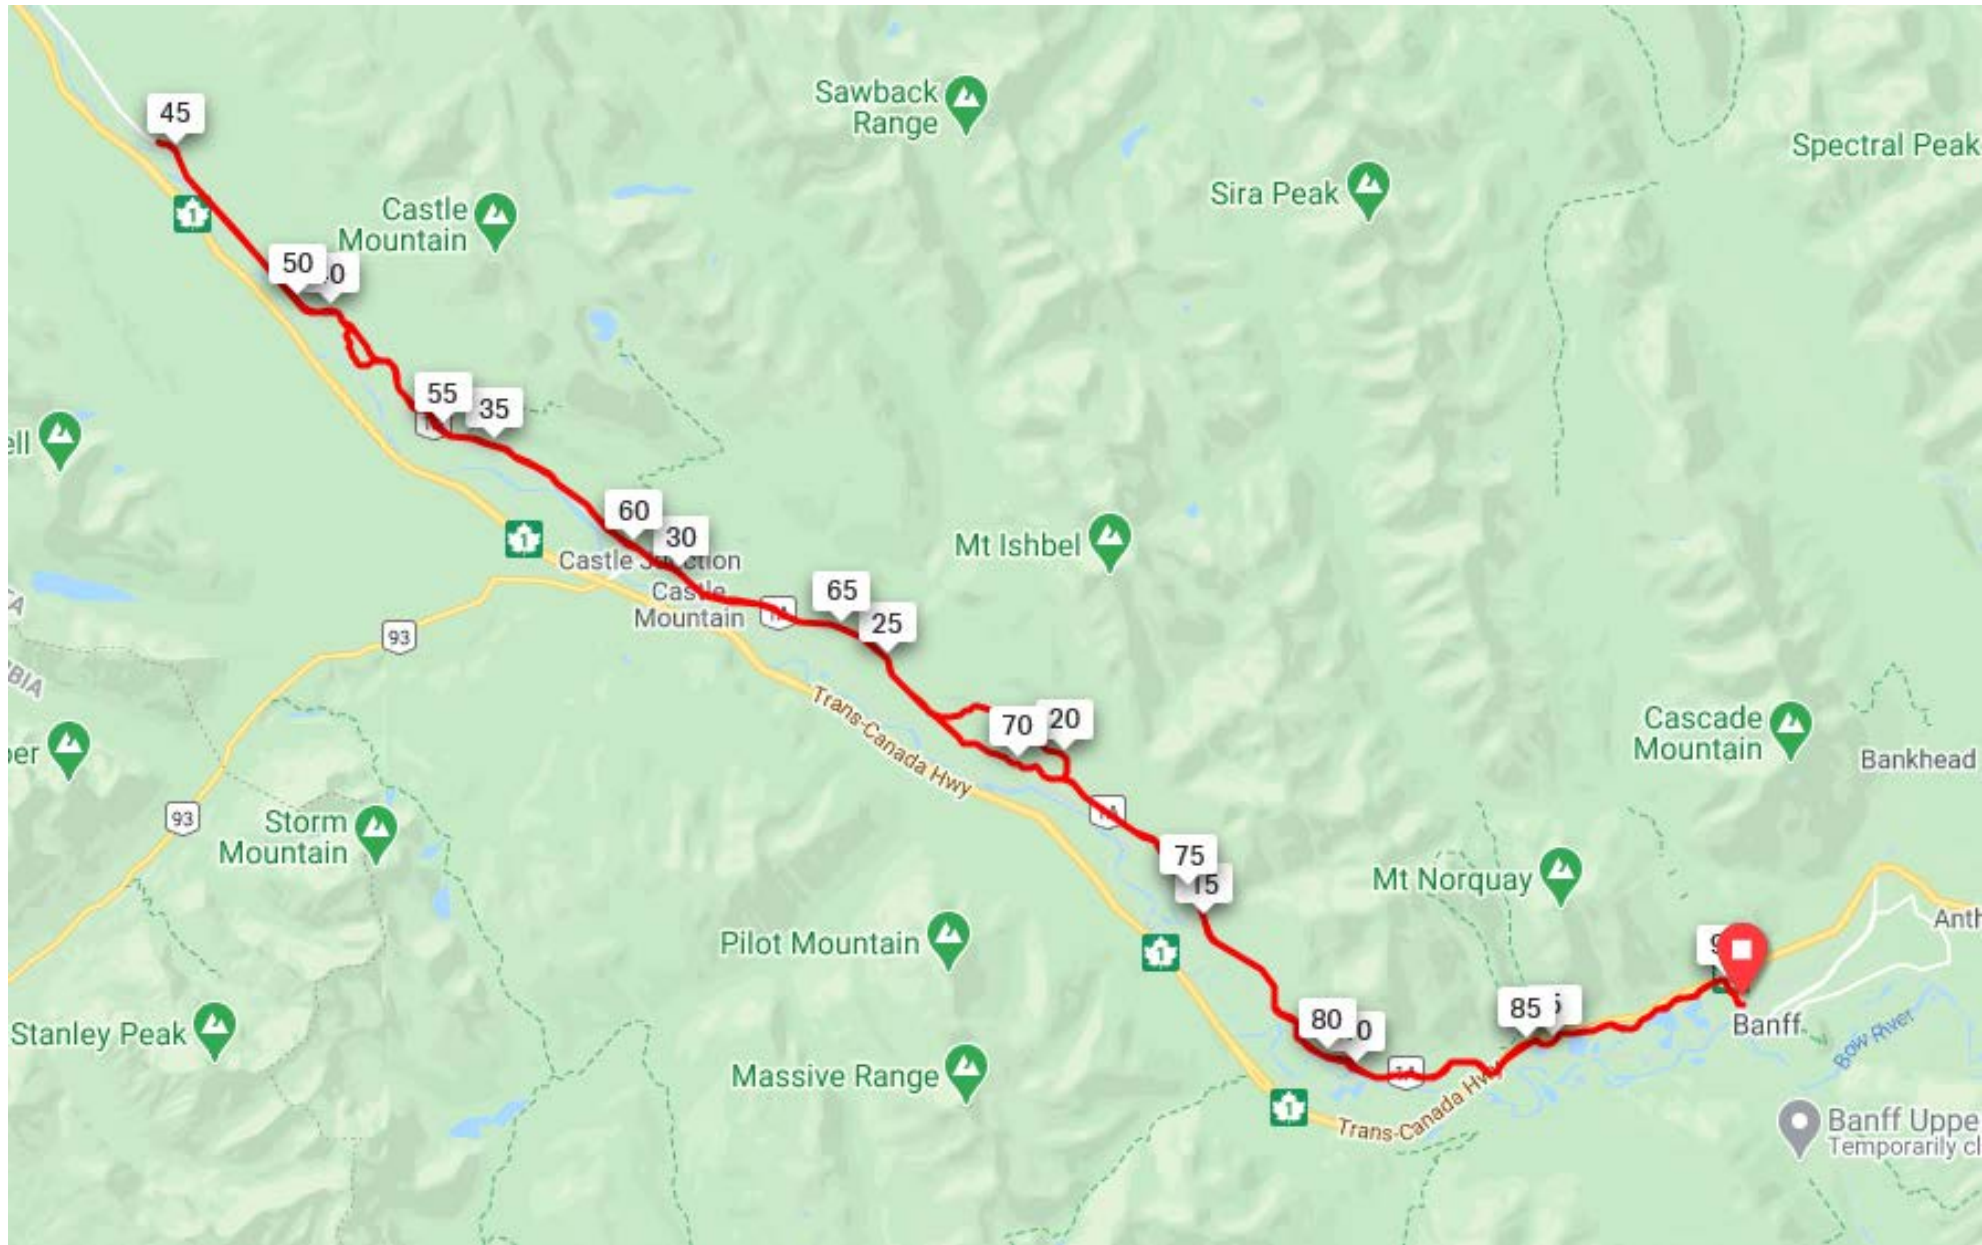

Cancervive 2020 110 KM Route

Cancervive 2020 90 KM Route

Cancervive 2020 60 KM Route