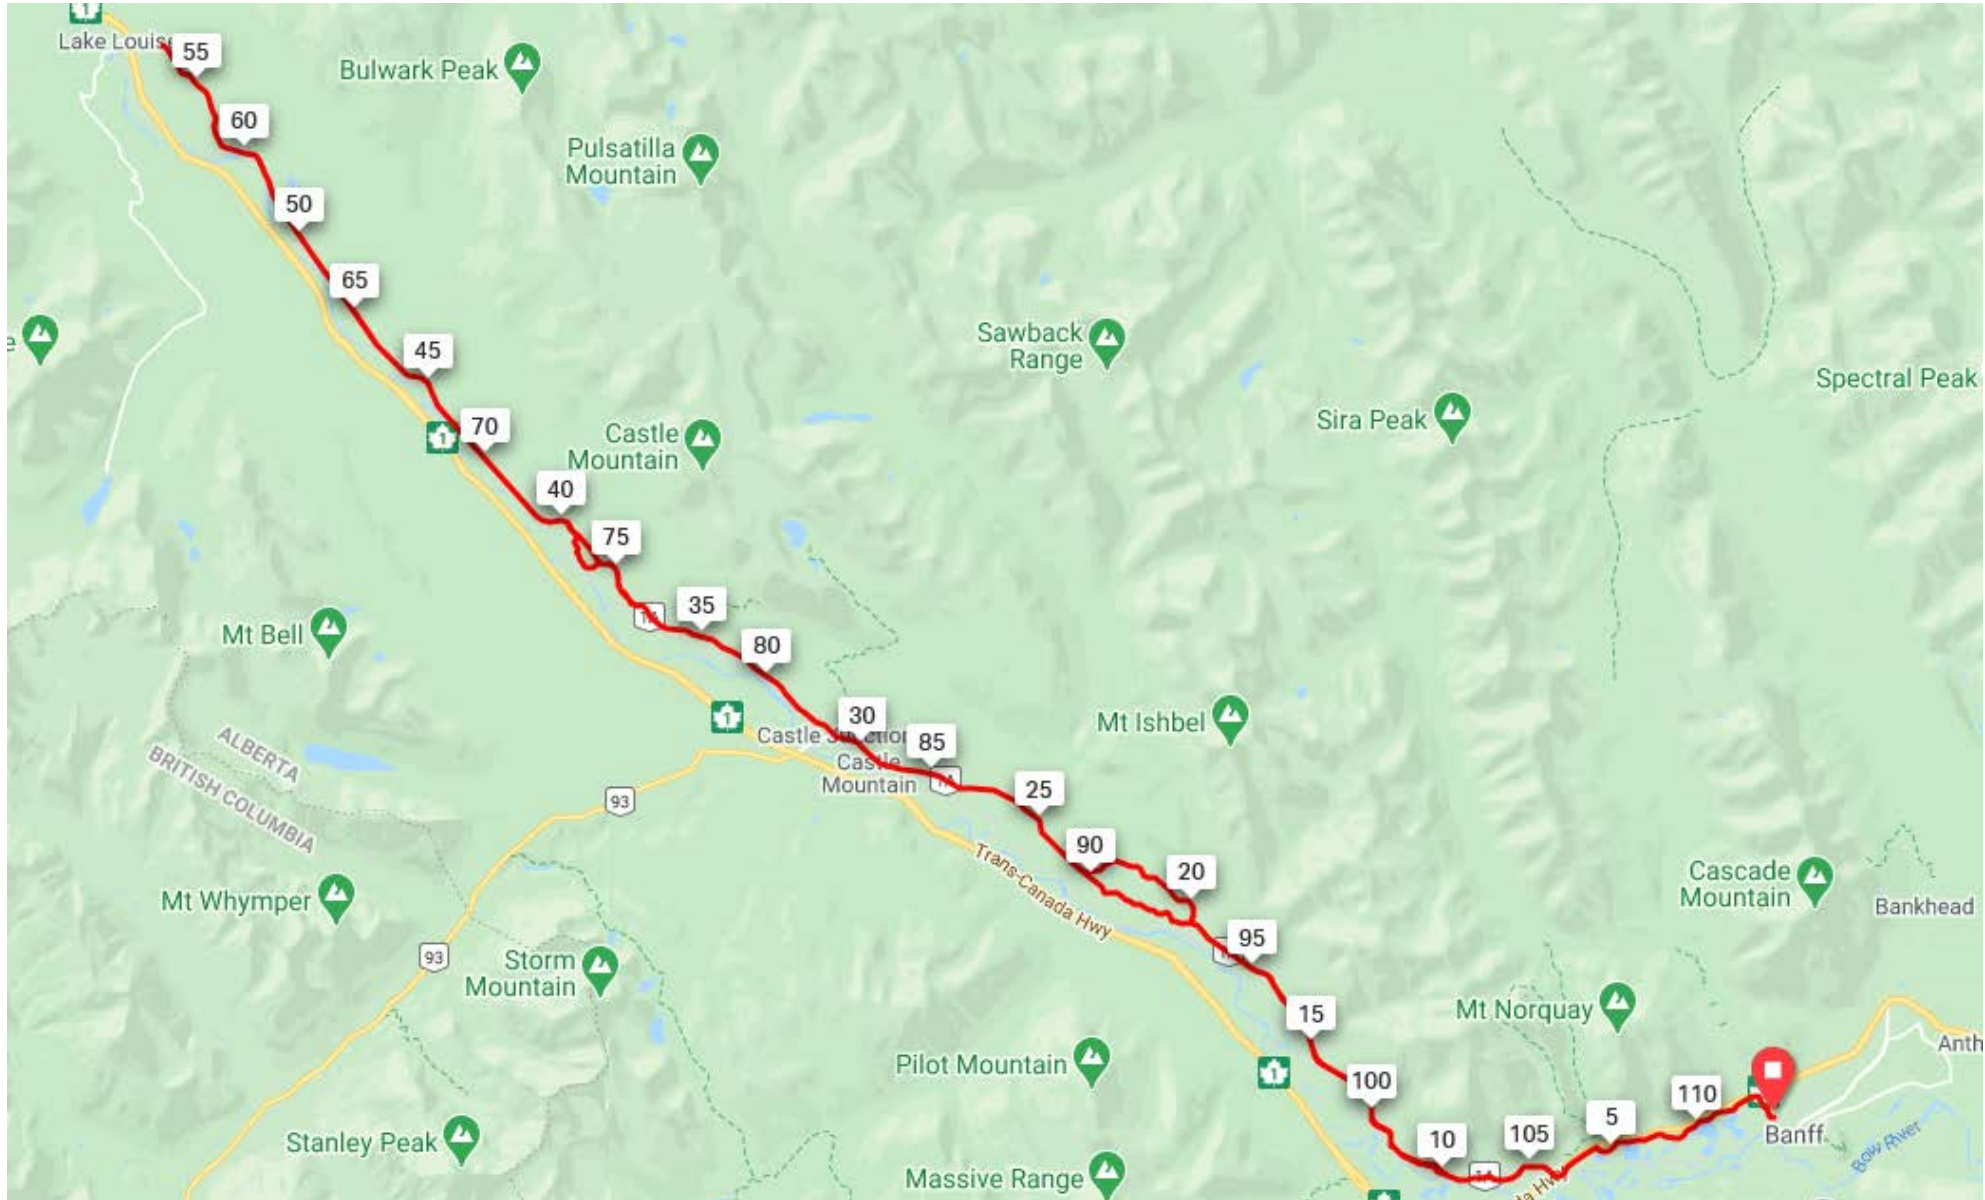

Cancervive 2020 110 KM Route

Cancervive 2020 90 KM Route

Cancervive 2020 60 KM Route